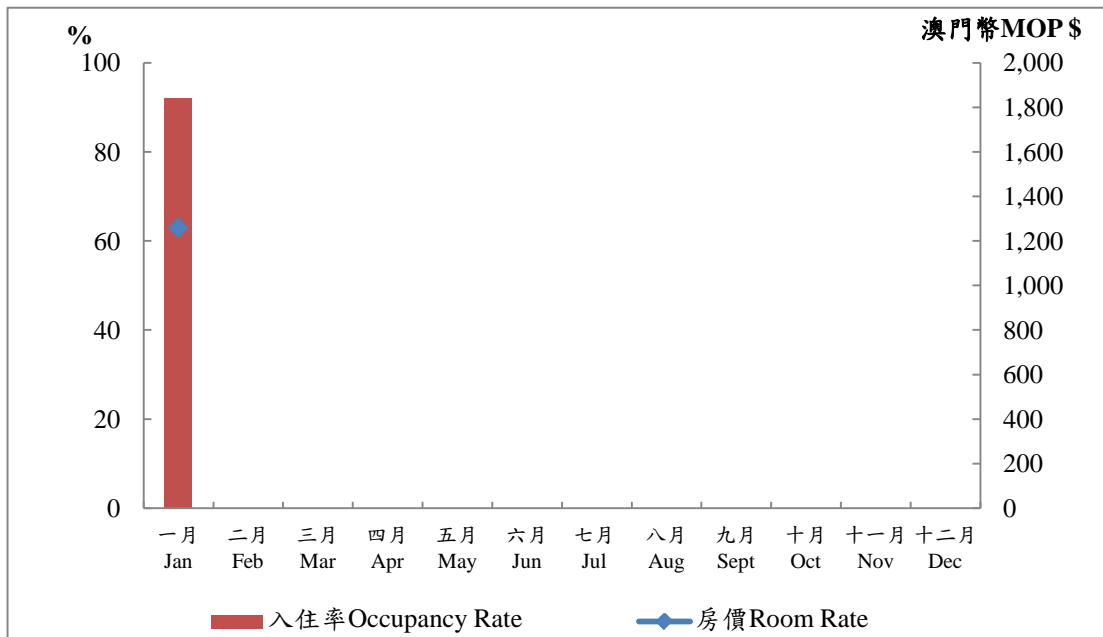

酒店入住率及平均房價 Hotel's Occupancy Rate and Average Room Rate

二零一八年一月 January 2018

類別 Type	入住率 Occupancy Rate (%)			房價 Room Rate (澳門幣MOP$)		
	2018	2017^r	差異 Diff.	2018	2017^r	變動率 Change %
所有酒店 All type of Hotels	91.9	81.9	+10.0	1,259.3	1,345.4	-6.4%
五星級 5 star	93.0	82.4	+10.6	1,552.2	1,692.0	-8.3%
四星級 4 star	93.7	80.5	+13.2	764.7	800.5	-4.5%
三星級 3 star	86.6	82.2	+4.4	967.7	960.4	+0.8%

r:修正數據 Revised figures.

二零一八年一月 January 2018