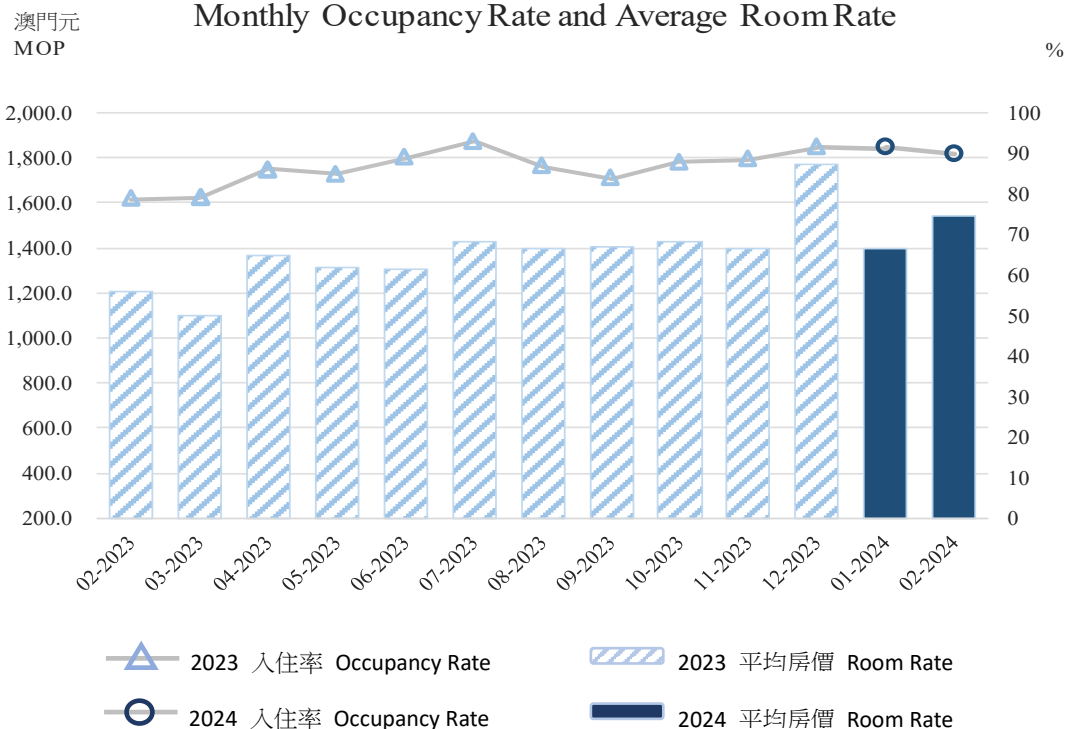

酒店入住率及平均房價 Hotel's Occupancy Rate and Average Room Rate

二零二四年二月 February 2024

類別 Type	入住率 Occupancy Rate (%)			房價 Room Rate (澳門元MOP)		
	2024	2023^r	相差 Diff.	2024	2023^r	變動率 Change %
所有酒店 All type of Hotels	89.7	77.7	+12.0	1,544.9	1,203.5	+28.4%
五星級 5 star	90.9	77.2	+13.7	1,732.3	1,348.4	+28.5%
四星級 4 star	82.4	73.8	+8.6	1,082.7	864.1	+25.3%
三星級 3 star	92.0	84.7	+7.3	1,052.7	889.7	+18.3%

二零二四年一至二月 January - February 2024

類別 Type	入住率 Occupancy Rate (%)			房價 Room Rate (澳門元MOP)		
	2024	2023^r	相差 Diff.	2024	2023^r	變動率 Change %
所有酒店 All type of Hotels	90.6	75.7	+14.9	1,470.7	1,187.8	+23.8%
五星級 5 star	91.6	75.3	+16.3	1,665.2	1,334.3	+24.8%
四星級 4 star	83.5	72.0	+11.5	978.8	833.9	+17.4%
三星級 3 star	93.7	81.8	+11.9	988.4	879.9	+12.3%

每月酒店入住率及平均房價 Monthly Occupancy Rate and Average Room Rate